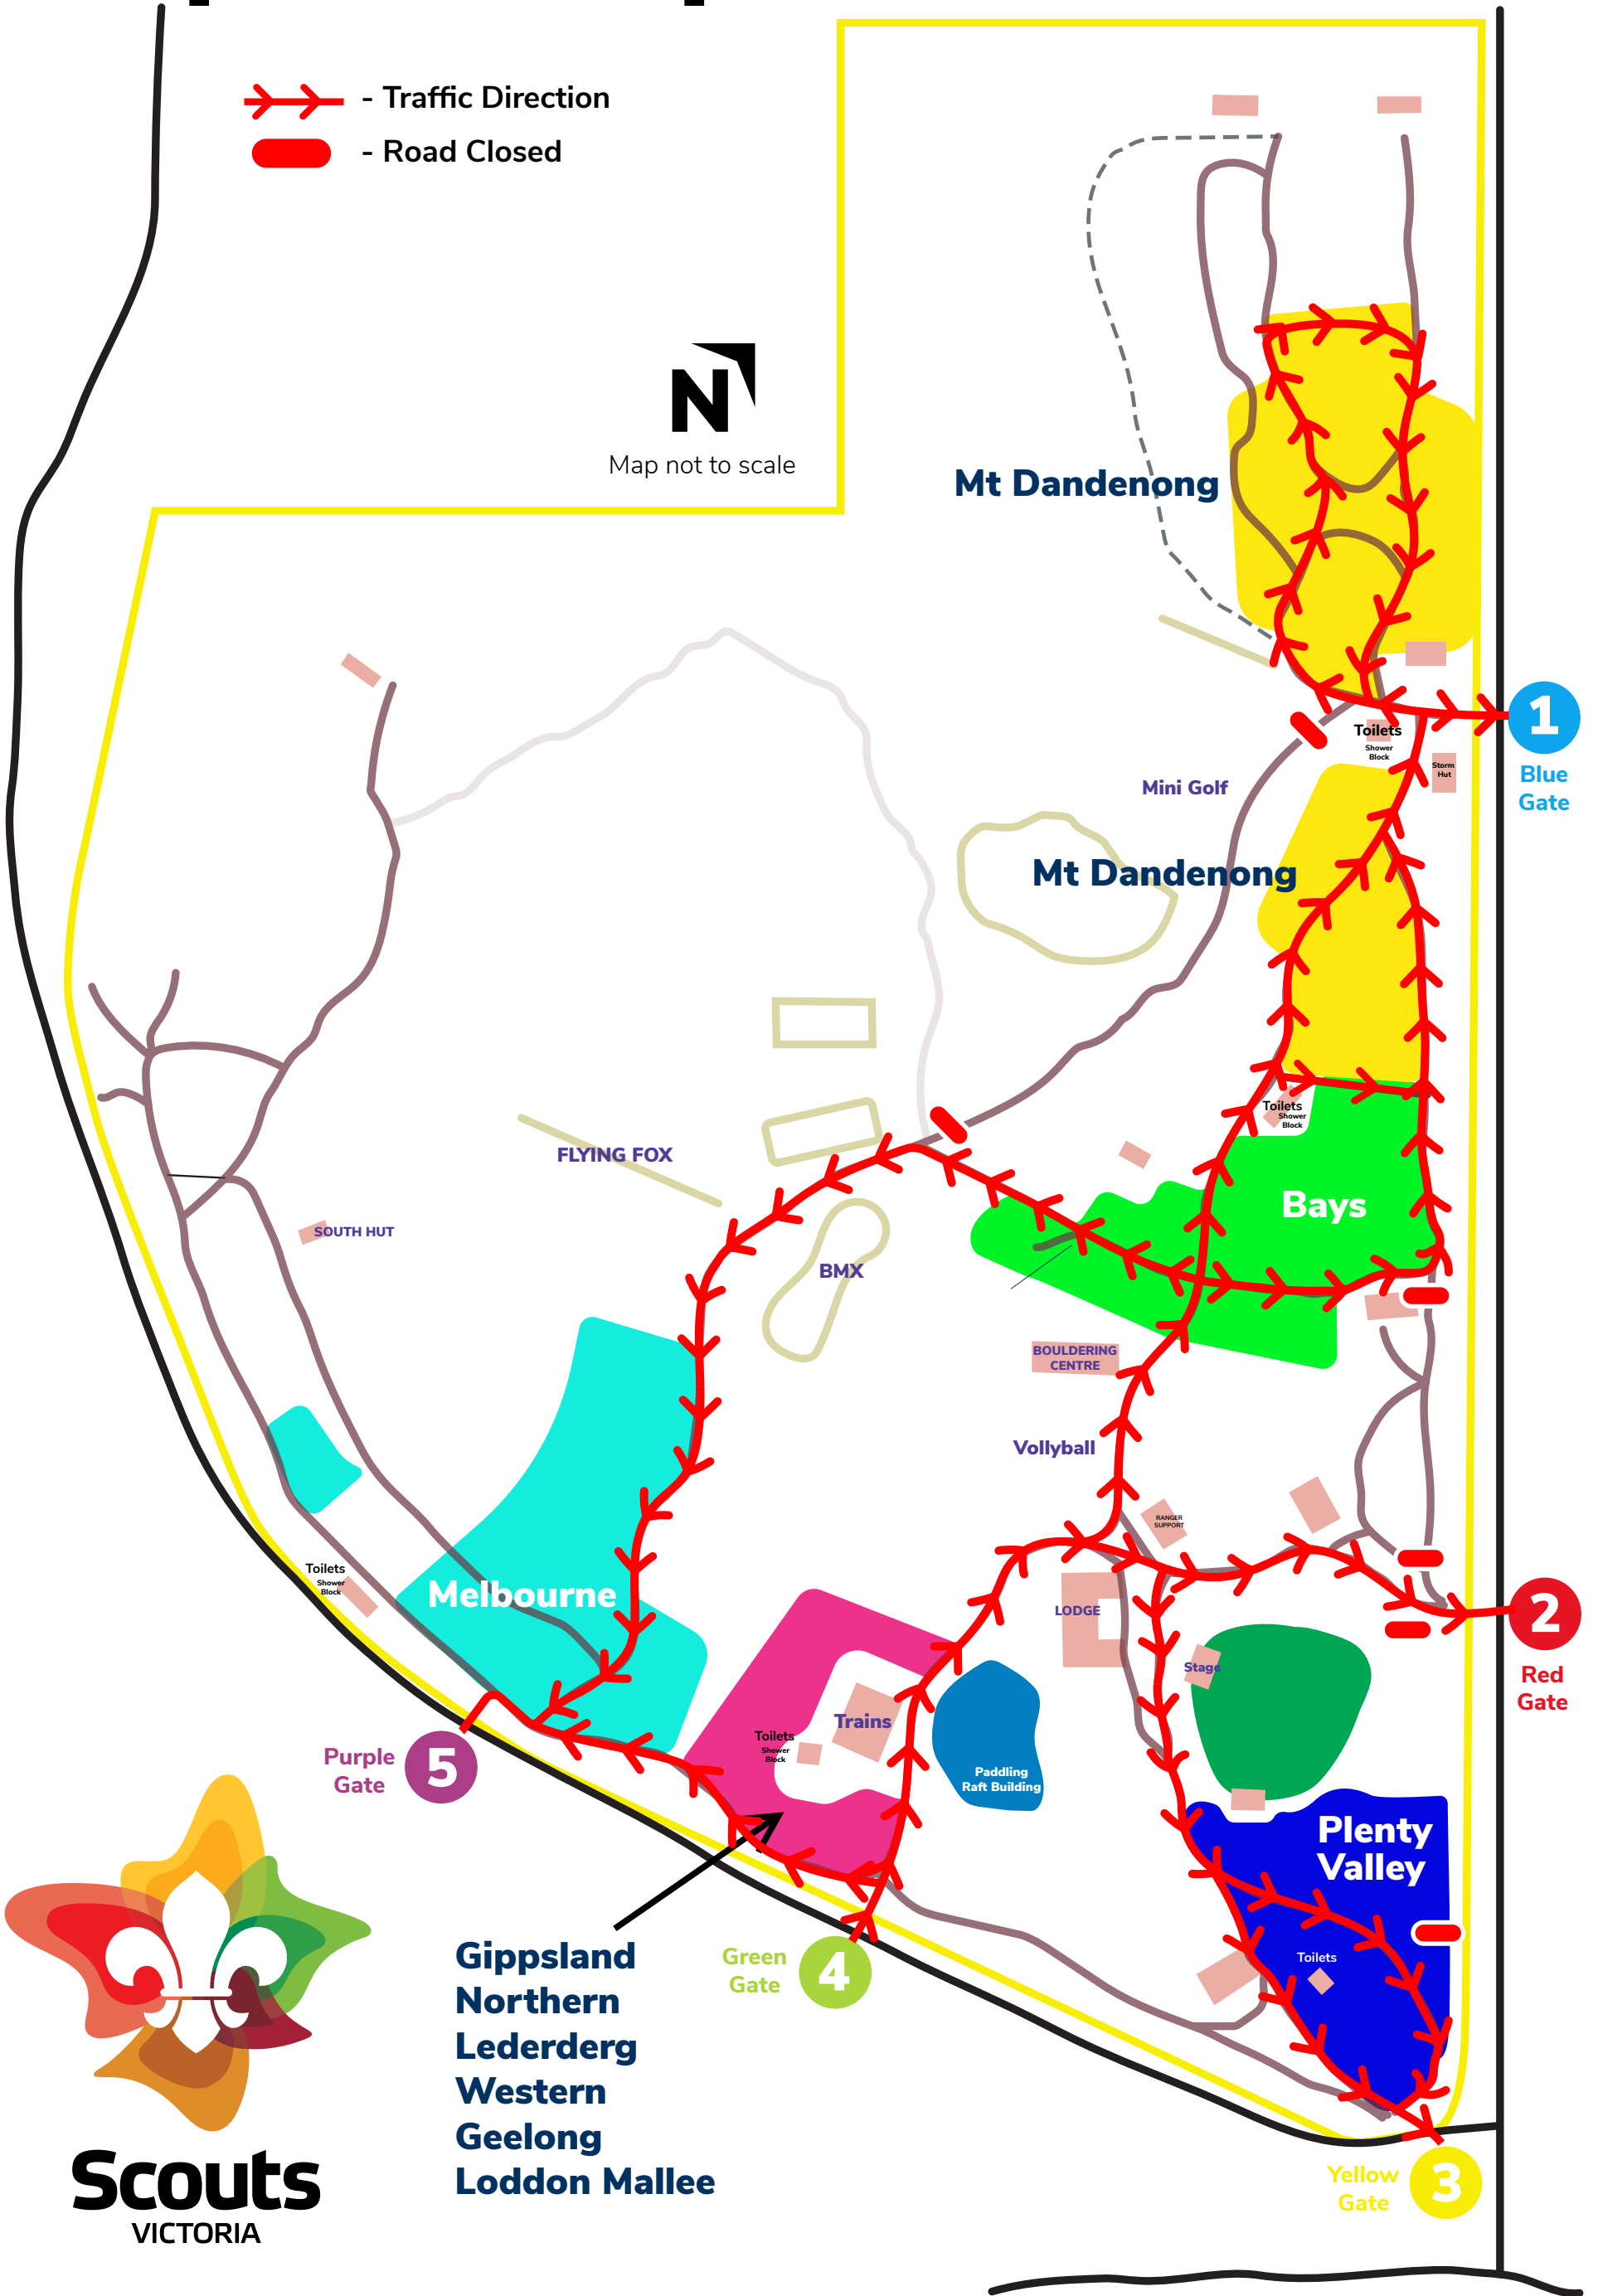

Bay Park Camp Site Map

-  - Traffic Direction
-  - Road Closed

Map not to scale

Scouts
VICTORIA

**Gippsland
Northern
Lederberg
Western
Geelong
Loddon Mallee**